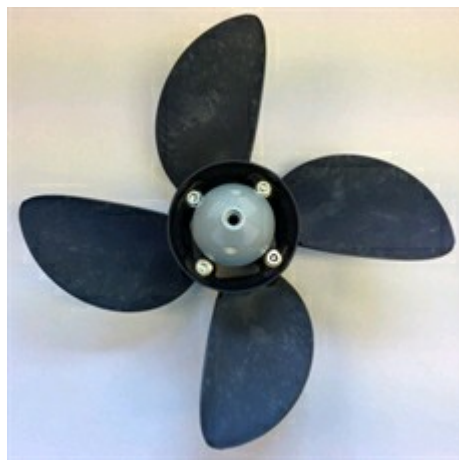

PROPELLER 9914

(100-300 HP)

Propeller diameter: 14,5"

Pitch range: adjustable from 14" to 22"

Spline count: 17

Propeller shaft diameter: 28mm

Gear Case diameter: 110mm

Included in box:

- Propeller 9914
- Stainless washer
- Hex key 1602, 6 mm
- Operating instruction
- Fitting details 9914

PRICE:

3.120 SEK

ITEM NUMBER:

9914

UNIT:

pcs

STOCK STATUS: