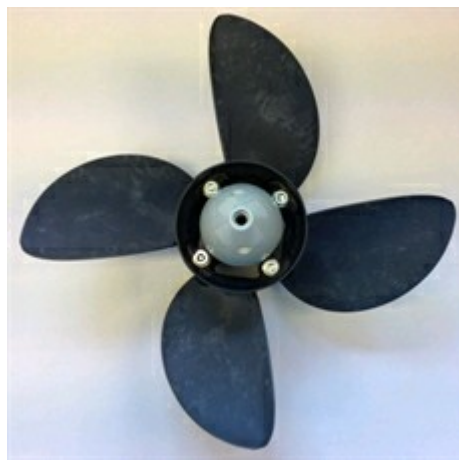

PROPELLER 9904

(100-300 HP)

Propeller diameter: 14,5"

Pitch range: adjustable from 14" to 22"

Spline count: 17

Propeller shaft diameter: 28mm

Gear Case diameter: 110mm

Included in box:

- Propeller 9904
- Stainless washer
- Hex key 1602, 6 mm
- Operating instruction
- Fitting details 9904

PRICE:

3.120 SEK

ITEM NUMBER:

9904

UNIT:

pcs

STOCK STATUS: